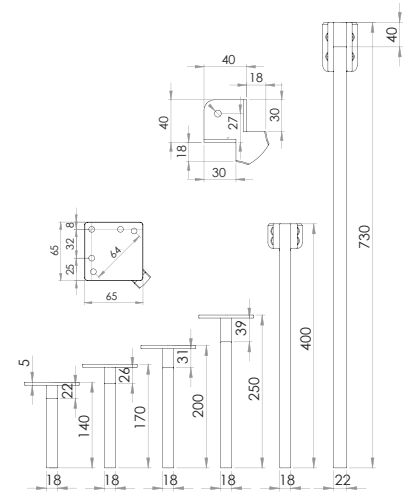

ZARFI AYAK

EYS.1460

Renk Color (BY) (KA) (CB)