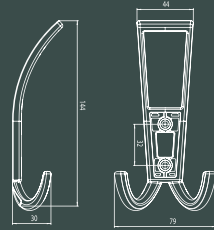

FIESTA *Aske*

EAS.6350

Renk
Color BY CB KA FR