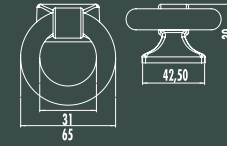

POLO

EKS.5340

Renk
Color BY FR CB KA