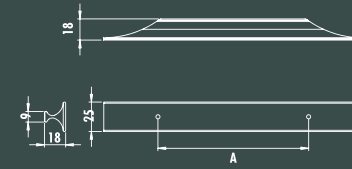

ARENA

EKS.2120

Renk
Color BY CB KA