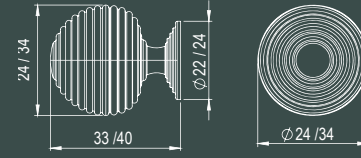

NECK

EDS.1930

Renk
Color BY CB KA