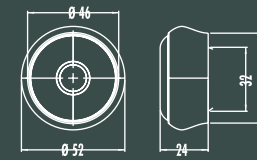

iMPERiA

EDS.5750

Renk
Color BY CB KA FR