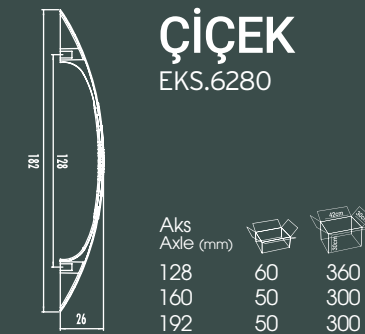

Aks
Axle (mm)
128 160 192 60 50 360 300 50 300

Renk
Color BY CB KA FR

Aks
Axle (mm)
160 30 180

Aks
Axle (mm)
160 40 240

Aks
Axle (mm)
128 50 300

Renk
Color BY CB KA FR