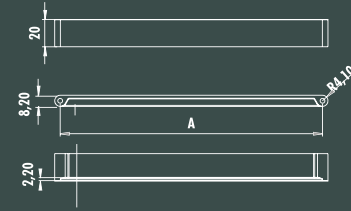

LUNA

EKS.3150

Renk
Color BY CB KA FR