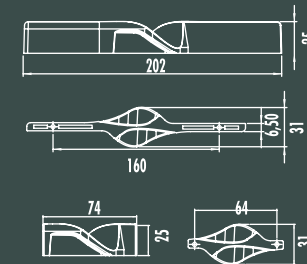

ILGAZ

EKS.7050

Renk
Color BY CB KA FR

Aks Axle (mm)		
064	50	200
160	30	120