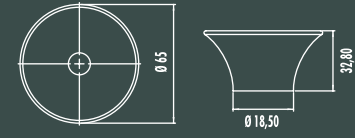

GALA

EDS.6550

Renk
Color BY CB KA FR