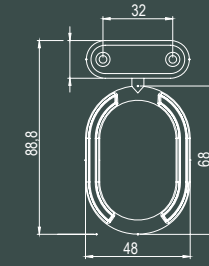

ALF

EKS.7901

Renk
Color BY FR CB KA