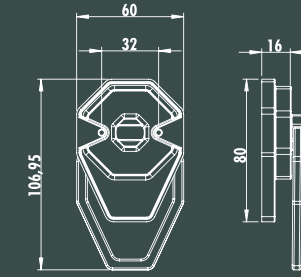

HiTiT

ESS.7901

Renk
Color BY CB KA