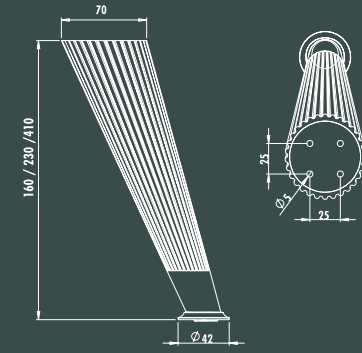

Pls.

SUIT *Ayak*

EYS.3510

Renk
Color BY CB

Ölçü Size (mm)		
160	-	150
230	-	75
410	-	40