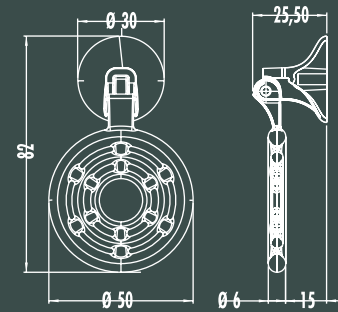

ÇEMBER *Sarkaç*

ESS.5770

Renk
Color BY FR CB KA