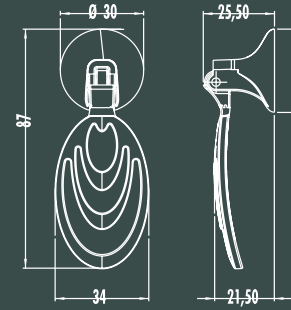

HiSAR *Sarbaç*

ESS.5760

Renk
Color BY FR CB KA