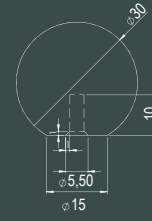

SİMENA

EDS.3810

Renk
Color BY CB KA FR