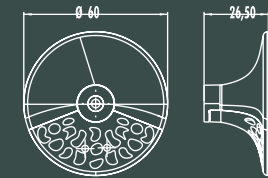

MADRID

EKS.5680

Renk
Color BY CB KA FR