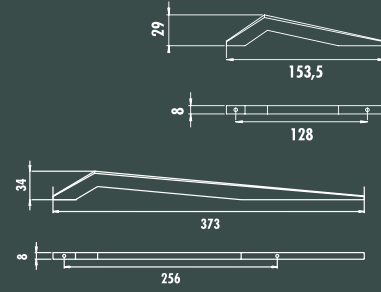

MİMOZA

EKS.1150

Renk
Color

BY

CB

KA