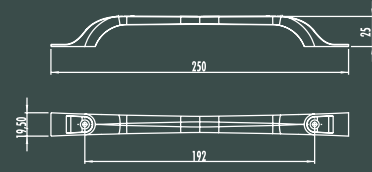

FLORYA

EKS.6950

Renk
Color BY CB KA FR