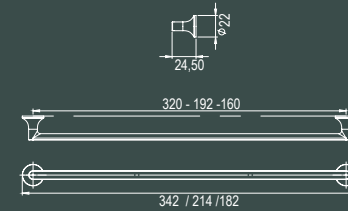

TURN

EKS.1960

Renk
Color

BY CB KA FR