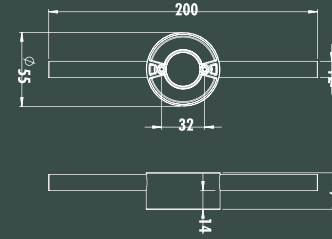

OLIMPOS

EKS.2140

Renk
Color BY FR CB KA