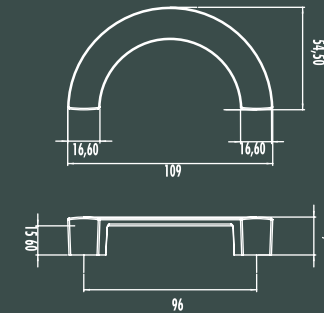

YARIMAY

EKS.5430

Renk
Color BY CB KA FR

Aks Axle (mm)	30	180
096	30	180