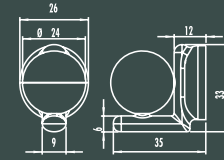

iKON

EDS.5690

Renk
Color BY CB KA FR