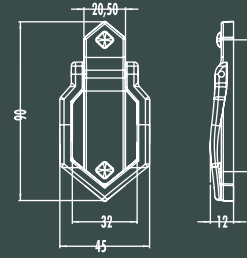

URBAN

EKS.5810

Renk
Color BY FR CB KA