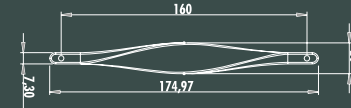

PIERO

EKS.2190

Renk
Color BY CB KA FR