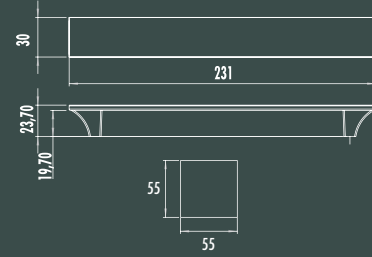

MiNE

EKS.7490

Renk
Color BY CB KA FR

Aks
Axle (mm)

032	50	300
192	50	150
256	25	150

■ Zinc

FLAT

EKS.5910

Renk
Color BY CB KA FR

Aks
Axle (mm)

032	50	300