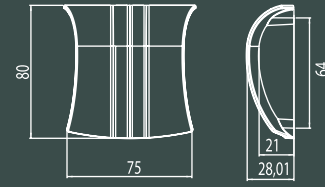

KANYON

EKS.5310

Renk
Color BY CB KA FR