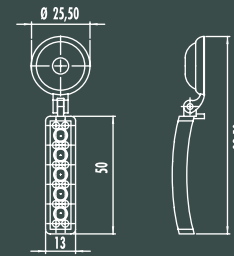

RİNG *Sarkaç*

ESS.6590

Renk
Color BY CB KA FR